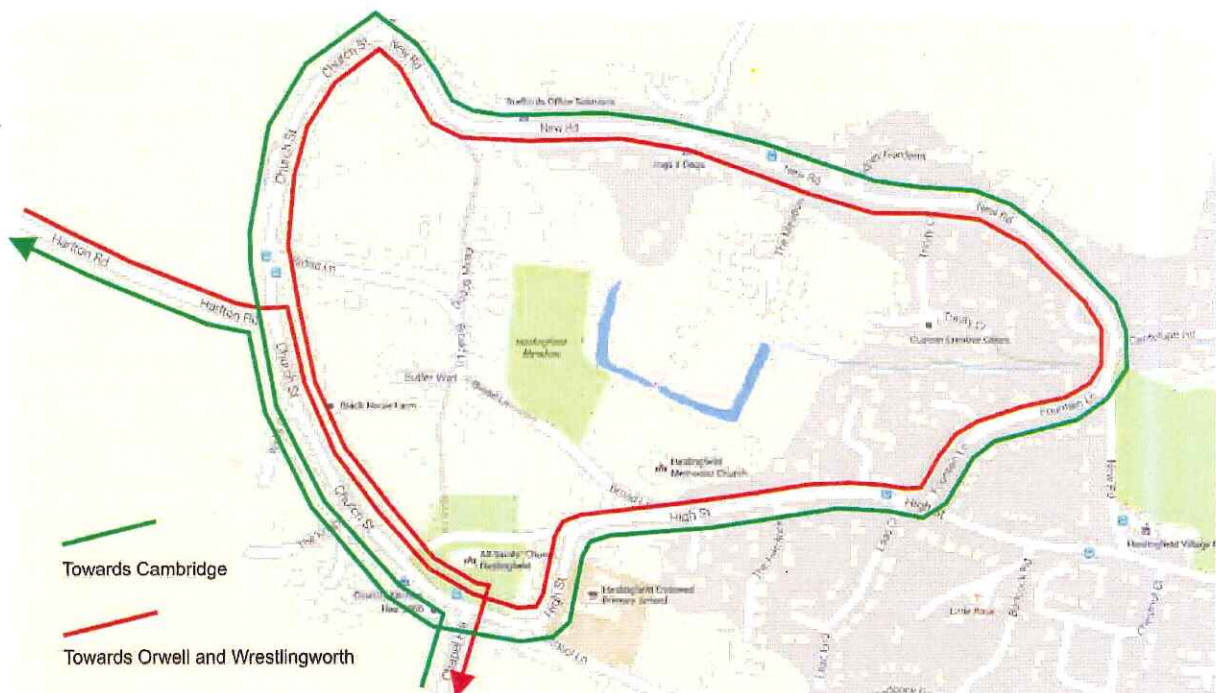

Whippet news

Effective 21 March 2016

75 in Haslingfield

Buses towards Cambridge operate clockwise around the village. They operate twice along Church Street between Chapel Hill and Harlton Road on every journey.

Buses towards Orwell and Wrestlingworth operate in the opposite direction (anti-clockwise) around the village.

Drivers will be looking out for customers waiting on the wrong side of the road. Passengers should raise their arm when they see the bus approaching.