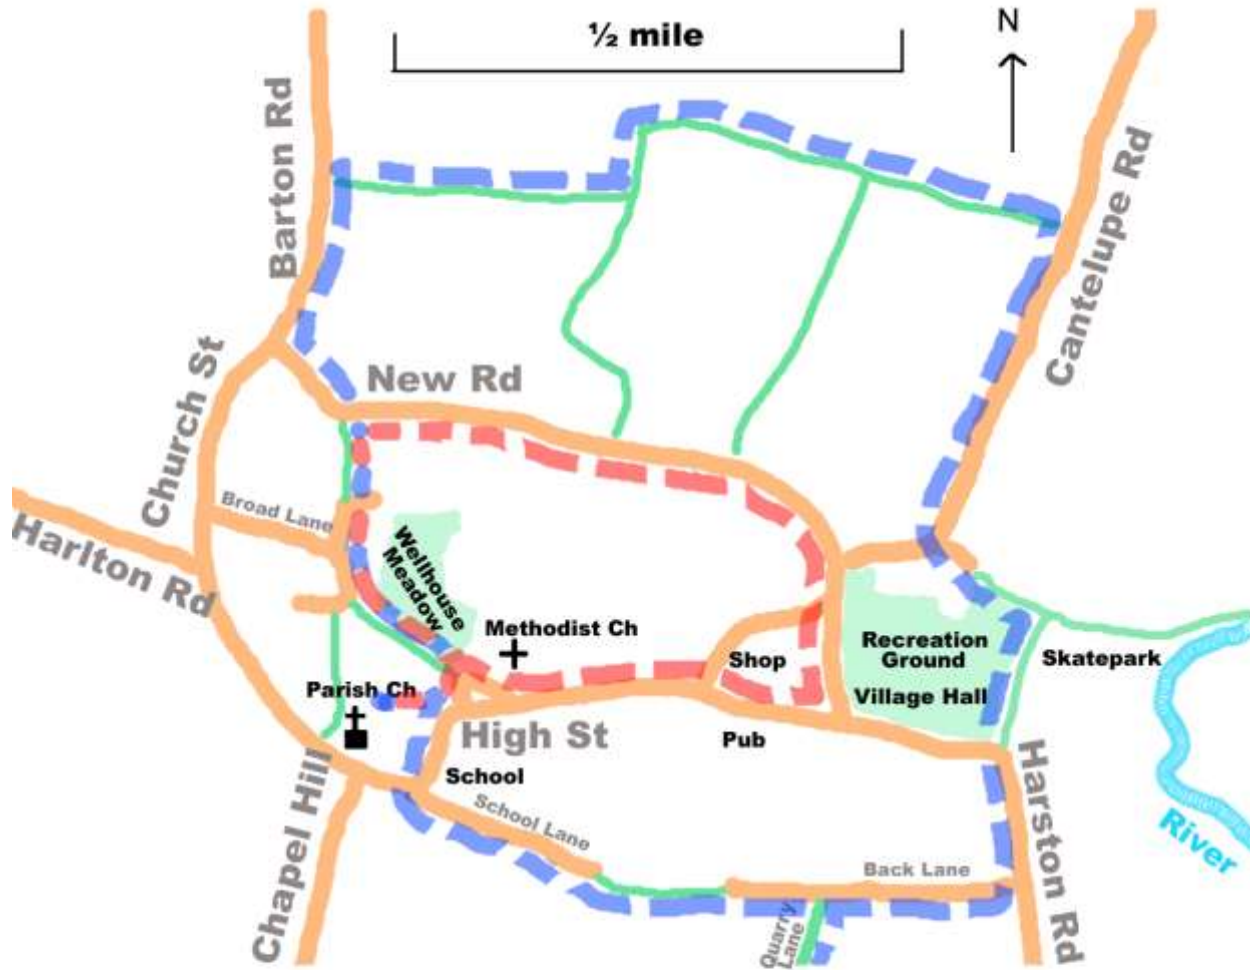

Haslingfield

-  **Walk 1:** 1 mile (0.5 hour) Easy walk on pavements
See Wellhouse, Bakehouse, Church
-  **Walk 2:** 2 miles (1 hour) Easy walk on pavements and field paths
See Wellhouse, Bakehouse, Church, view of Cambridge from Quarry
-  Footpaths

Village Walks

Produced by
Haslingfield Environment Working Party
for Haslingfield Parish Council
2011

Walk 3: 3 miles (2 hours) on field paths
Viewpoint over Barrington Quarry and Haslingfield

Walk 4: 7 miles (4 hours) on field paths
Viewpoints and riverside walk

Beware: Both walks are partly on roads with no pavements

	Footpath		Steep hill
	River		Viewpoint