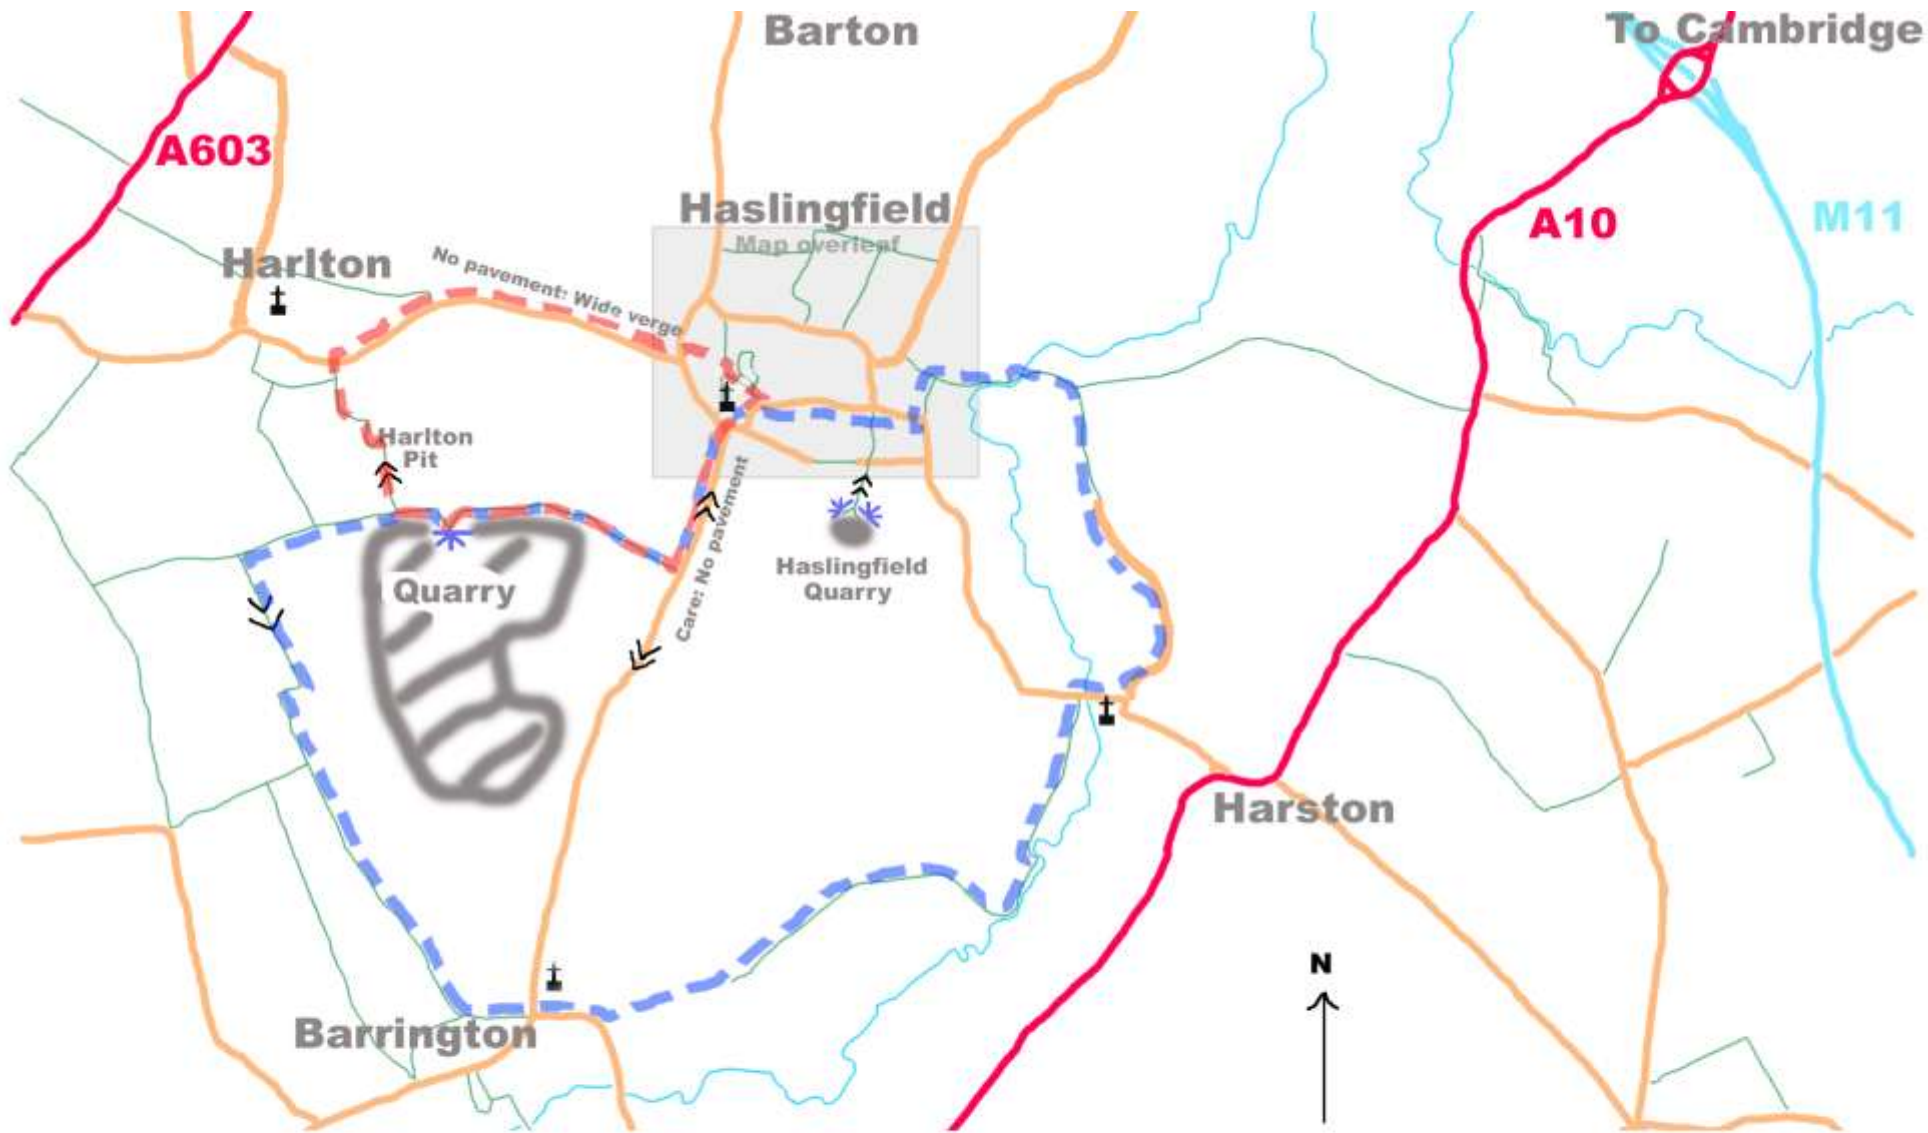

Haslingfield

-  **Walk 1:** 1 mile (0.5 hour) Easy walk on pavements
See Wellhouse, Bakehouse, Church
-  **Walk 2:** 2 miles (1 hour) Easy walk on pavements and field paths
See Wellhouse, Bakehouse, Church, view of Cambridge from Quarry
-  Footpaths

Village Walks

Produced by
Haslingfield Environment Working Party
for Haslingfield Parish Council
2011

Walk 3: 3 miles (2 hours) on field paths
Viewpoint over Barrington Quarry and Haslingfield

Walk 4: 7 miles (4 hours) on field paths
Viewpoints and riverside walk

Beware: Both walks are partly on roads with no pavements

	Footpath		Steep hill
	River		Viewpoint